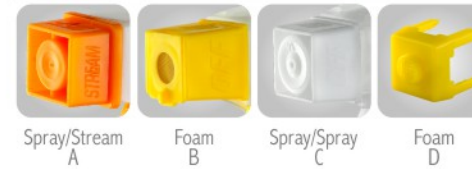

Closure Size Options

CY206-3

3 Series

+ Trigger Sprayer 手扣式喷雾器系列

Trigger Sprayer 手扣式喷雾器

CY301 series

Dosage: 0.80-1.20ml/T

Nozzle Options

Cover Options

Trigger Options

Closure Size Options

Closure Type Options

TRIGGER SPRAYER series

CY301-1

CY301-2

CY301-2N